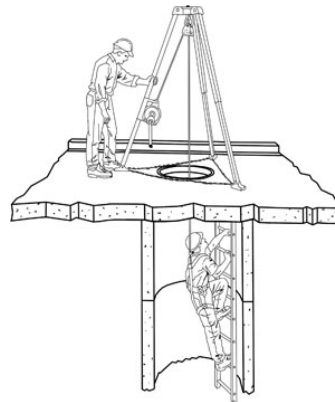

Confined Space rescue standby

Confined space workers kept safe by **Canada Rescue Techs**

When municipal workers need to enter confined space for maintenance or repairs confined space rescue services must be alerted and available. Rescue services can be provided by municipal fire / rescue teams, their own trained and equipped personnel or in this case a private service provider.

When this major cities municipal works team realized they did not have rescue services

for their workers entering confined spaces outside of their city boundaries, the decision to source an outside private agency was an obvious cost effective alternative.

Canada Rescue Techs showed up on site, assembled required equipment, and completed rescue pre plans within minutes to allow workers to safely

enter the confined space.

Providing gas testing and monitoring capabilities as well as performing requirements of the hatch watch person adds to the value of hiring **Canada Rescue Techs**.